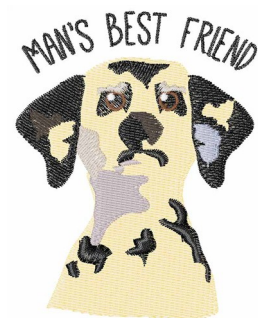

Name: Mans Best Friend Machine Embroidery Design

SKU: WD02-JLA001251C

Brand: Windmill Designs

Unique Colors: 13 (9 color Stops)

Unique Colors

	Color Name (Color Code)	Manufacturer - Type
	Super White (1001) [No Color Selected]	madeira - rayon
	Dusty Lilac (1263) [No Color Selected]	madeira - rayon
	Crocus (286)	Exquisite - Polyester 1000m