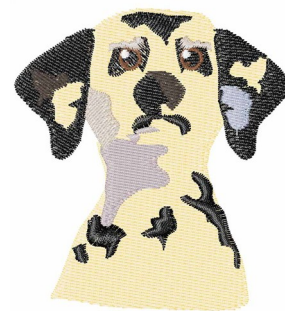

Name: Dalmation Machine Embroidery Design

SKU: WD02-JLA001251A

Brand: Windmill Designs

Unique Colors: 13 (8 color Stops)

Unique Colors

	Color Name (Color Code)	Manufacturer - Type
	Super White (1001) [No Color Selected]	madeira - rayon
	Dusty Lilac (1263) [No Color Selected]	madeira - rayon
	Crocus (286)	Exquisite - Polyester 1000m

Complete Color Sequence

#		Color Name (Color Code)	Manufacturer - Type
1		Super White (1001) [No Color Selected]	madeira - rayon
2		Super White (1001) [No Color Selected]	madeira - rayon
3		Crocus (286)	Exquisite - Polyester 1000m