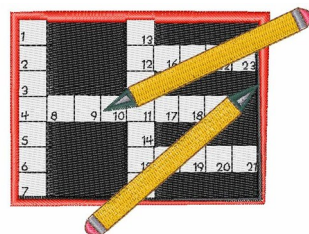

Name: I Love Crosswords Machine Embroidery Design

SKU: WD02-JLA001246D

Brand: Windmill Designs

Unique Colors: 13 (10 color Stops)

I LOVE CROSSWORDS

Unique Colors

	Color Name (Color Code)	Manufacturer - Type
	Super White (1001) [No Color Selected]	madeira - rayon
	Dusty Lilac (1263) [No Color Selected]	madeira - rayon
	Crocus (286)	Exquisite - Polyester 1000m

Complete Color Sequence

#		Color Name (Color Code)	Manufacturer - Type
1		Super White (1001) [No Color Selected]	madeira - rayon
2		Super White (1001) [No Color Selected]	madeira - rayon
3		Crocus (286)	Exquisite - Polyester 1000m