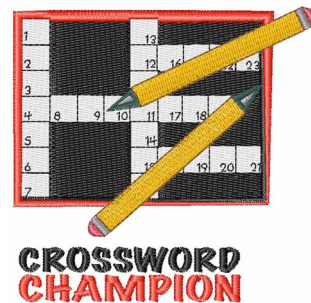

Name: Crossword Champ Machine Embroidery Design

SKU: WD02-JLA001246C

Brand: Windmill Designs

Unique Colors: 13 (10 color Stops)

Unique Colors

	Color Name (Color Code)	Manufacturer - Type
	Super White (1001) [No Color Selected]	madeira - rayon
	Dusty Lilac (1263) [No Color Selected]	madeira - rayon
	Crocus (286)	Exquisite - Polyester 1000m

Complete Color Sequence

#		Color Name (Color Code)	Manufacturer - Type
1		Super White (1001) [No Color Selected]	madeira - rayon
2		Super White (1001) [No Color Selected]	madeira - rayon
3		Crocus (286)	Exquisite - Polyester 1000m