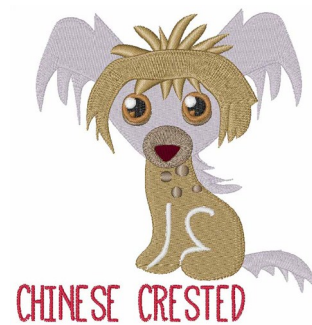

**Name:** Chinese Crested Machine Embroidery Design

**SKU:** WD02-JLA001234C

**Brand:** Windmill Designs

**Unique Colors:** 13 (11 color Stops)