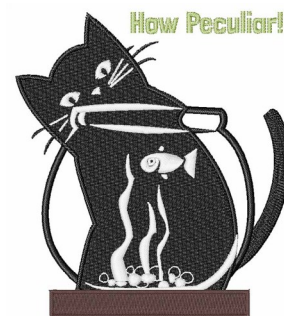

Name: How Peculiar Machine Embroidery Design

SKU: WD02-JLA001229C

Brand: Windmill Designs

Unique Colors: 13 (4 color Stops)

Unique Colors

	Color Name (Color Code)	Manufacturer - Type
	Super White (1001) [No Color Selected]	madeira - rayon
	Dusty Lilac (1263) [No Color Selected]	madeira - rayon
	Crocus (286)	Exquisite - Polyester 1000m