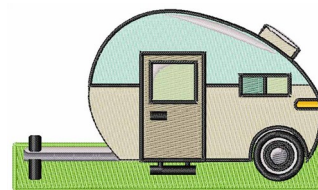

**Name:** Trailer Vehicle Machine Embroidery Design

**SKU:** WD02-JLA001222A

**Brand:** Windmill Designs

**Unique Colors:** 13 (12 color Stops)