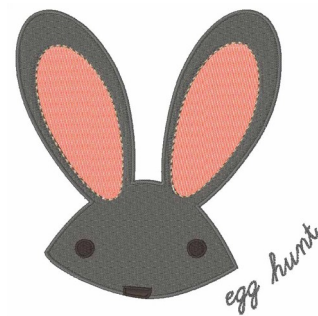

Name: Egg Hunt Machine Embroidery Design

SKU: WD02-JLA001216B

Brand: Windmill Designs

Unique Colors: 13 (5 color Stops)

Unique Colors

	Color Name (Color Code)	Manufacturer - Type
	Super White (1001) [No Color Selected]	madeira - rayon
	Dusty Lilac (1263) [No Color Selected]	madeira - rayon
	Crocus (286)	Exquisite - Polyester 1000m