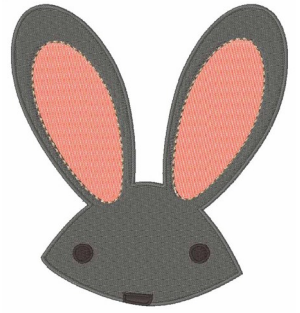

Name: Rabbit Ears

SKU: WD02-JLA001216A

Brand: Windmill Designs

Unique Colors: 13 (4 color Stops)

Unique Colors

	Color Name (Color Code)	Manufacturer - Type
	Super White (1001) [No Color Selected]	madeira - rayon
	Dusty Lilac (1263) [No Color Selected]	madeira - rayon
	Crocus (286)	Exquisite - Polyester 1000m

Complete Color Sequence

#		Color Name (Color Code)	Manufacturer - Type
1		Super White (1001) [No Color Selected]	madeira - rayon
2		Super White (1001) [No Color Selected]	madeira - rayon
3		Crocus (286)	Exquisite - Polyester 1000m