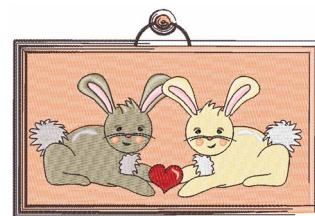

Name: Bunny Love Machine Embroidery Design

SKU: WD02-JLA001215B

Brand: Windmill Designs

Unique Colors: 13 (16 color Stops)

BUNNY LOVE

Unique Colors

	Color Name (Color Code)	Manufacturer - Type
	Super White (1001) [No Color Selected]	madeira - rayon
	Dusty Lilac (1263) [No Color Selected]	madeira - rayon
	Crocus (286)	Exquisite - Polyester 1000m