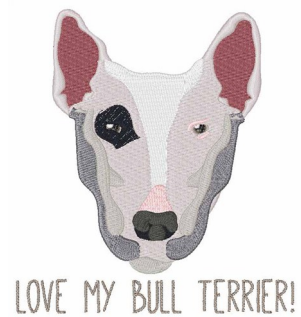

Name: Love Terrier Machine Embroidery Design

SKU: WD02-JLA001211C

Brand: Windmill Designs

Unique Colors: 13 (13 color Stops)

Unique Colors

	Color Name (Color Code)	Manufacturer - Type
	Super White (1001) [No Color Selected]	madeira - rayon
	Dusty Lilac (1263) [No Color Selected]	madeira - rayon
	Crocus (286)	Exquisite - Polyester 1000m