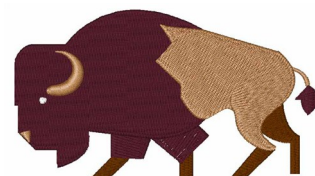

Name: Buffalo Bison Machine Embroidery Design

SKU: WD02-JLA001209A

Brand: Windmill Designs

Unique Colors: 13 (5 color Stops)

Unique Colors

	Color Name (Color Code)	Manufacturer - Type
	Super White (1001) [No Color Selected]	madeira - rayon
	Dusty Lilac (1263) [No Color Selected]	madeira - rayon
	Crocus (286)	Exquisite - Polyester 1000m

Complete Color Sequence

#		Color Name (Color Code)	Manufacturer - Type
1		Super White (1001) [No Color Selected]	madeira - rayon
2		Super White (1001) [No Color Selected]	madeira - rayon
3		Crocus (286)	Exquisite - Polyester 1000m