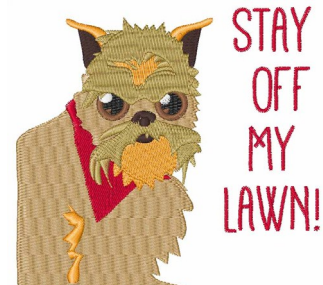

Name: Off My Lawn Machine Embroidery Design

SKU: WD02-JLA001208C

Brand: Windmill Designs

Unique Colors: 13 (11 color Stops)

Unique Colors

	Color Name (Color Code)	Manufacturer - Type
	Super White (1001) [No Color Selected]	madeira - rayon
	Dusty Lilac (1263) [No Color Selected]	madeira - rayon
	Crocus (286)	Exquisite - Polyester 1000m