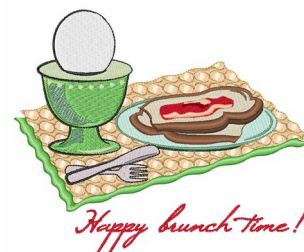

Name: Happy Brunch Time Machine Embroidery Design

SKU: WD02-JLA001207C

Brand: Windmill Designs

Unique Colors: 13 (24 color Stops)

Unique Colors

	Color Name (Color Code)	Manufacturer - Type
	Super White (1001) [No Color Selected]	madeira - rayon
	Dusty Lilac (1263) [No Color Selected]	madeira - rayon
	Crocus (286)	Exquisite - Polyester 1000m