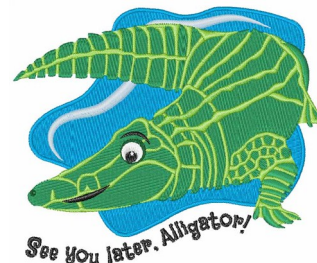

Name: Later Alligator Machine Embroidery Design

SKU: WD02-JLA001206D

Brand: Windmill Designs

Unique Colors: 13 (8 color Stops)

Unique Colors

	Color Name (Color Code)	Manufacturer - Type
	Super White (1001) [No Color Selected]	madeira - rayon
	Dusty Lilac (1263) [No Color Selected]	madeira - rayon
	Crocus (286)	Exquisite - Polyester 1000m