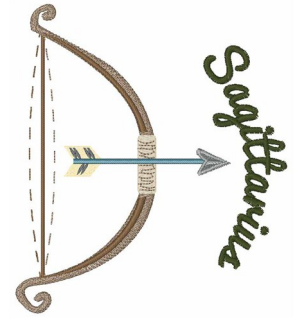

Name: Sagittarius Astrology

SKU: WD02-JLA001203B

Brand: Windmill Designs

Unique Colors: 13 (11 color Stops)

Unique Colors

	Color Name (Color Code)	Manufacturer - Type
	Super White (1001) [No Color Selected]	madeira - rayon
	Dusty Lilac (1263) [No Color Selected]	madeira - rayon
	Crocus (286)	Exquisite - Polyester 1000m

Complete Color Sequence

#		Color Name (Color Code)	Manufacturer - Type
1		Super White (1001) [No Color Selected]	madeira - rayon
2		Super White (1001) [No Color Selected]	madeira - rayon
3		Crocus (286)	Exquisite - Polyester 1000m