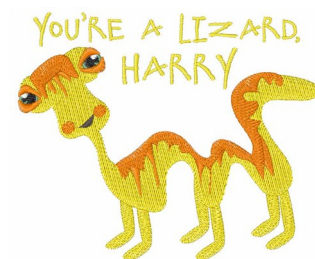

Name: Harry Lizard

SKU: WD02-JLA001198B

Brand: Windmill Designs

Unique Colors: 13 (7 color Stops)

Unique Colors

| | Color Name (Color Code) | Manufacturer - Type |
|--|--|-----------------------------|
|  | Super White (1001) [No Color Selected] | madeira - rayon |
|  | Dusty Lilac (1263) [No Color Selected] | madeira - rayon |
|  | Crocus (286) | Exquisite - Polyester 1000m |

Complete Color Sequence

| # | | Color Name (Color Code) | Manufacturer - Type |
|---|---|--|--------------------------------|
| 1 |  | Super White (1001) [No Color Selected] | madeira - rayon |
| 2 |  | Super White (1001) [No Color Selected] | madeira - rayon |
| 3 |  | Crocus (286) | Exquisite - Polyester 1000m |