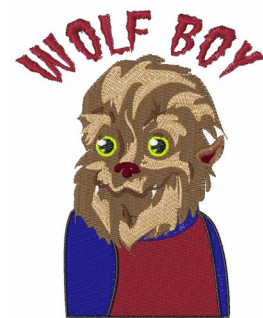

**Name:** Wolf Boy Machine Embroidery Design

**SKU:** WD02-JLA001191D

**Brand:** Windmill Designs

**Unique Colors:** 13 (12 color Stops)