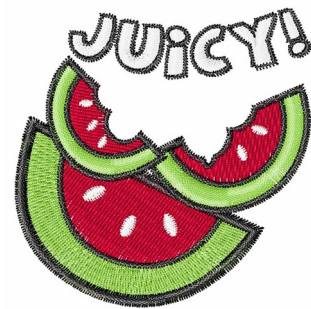

Name: Juicy Watermelon Machine Embroidery Design

SKU: WD02-JLA001190C

Brand: Windmill Designs

Unique Colors: 13 (7 color Stops)

Unique Colors

	Color Name (Color Code)	Manufacturer - Type
	Super White (1001) [No Color Selected]	madeira - rayon
	Dusty Lilac (1263) [No Color Selected]	madeira - rayon
	Crocus (286)	Exquisite - Polyester 1000m