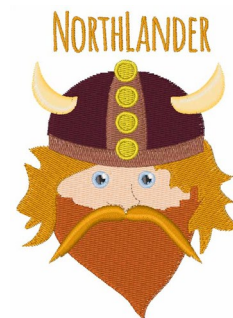

Name: Northlander Man Machine Embroidery Design

SKU: WD02-JLA001187C

Brand: Windmill Designs

Unique Colors: 13 (12 color Stops)

Unique Colors

	Color Name (Color Code)	Manufacturer - Type
	Super White (1001) [No Color Selected]	madeira - rayon
	Dusty Lilac (1263) [No Color Selected]	madeira - rayon
	Crocus (286)	Exquisite - Polyester 1000m

Complete Color Sequence

#		Color Name (Color Code)	Manufacturer - Type
1		Super White (1001) [No Color Selected]	madeira - rayon
2		Super White (1001) [No Color Selected]	madeira - rayon
3		Crocus (286)	Exquisite - Polyester 1000m