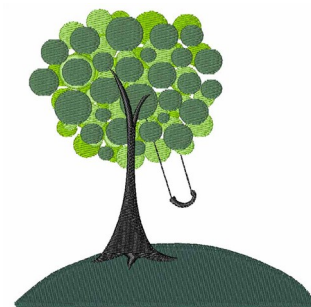

Name: Tree Swing

SKU: WD02-JLA001182A

Brand: Windmill Designs

Unique Colors: 13 (5 color Stops)

Unique Colors

	Color Name (Color Code)	Manufacturer - Type
	Super White (1001) [No Color Selected]	madeira - rayon
	Dusty Lilac (1263) [No Color Selected]	madeira - rayon
	Crocus (286)	Exquisite - Polyester 1000m