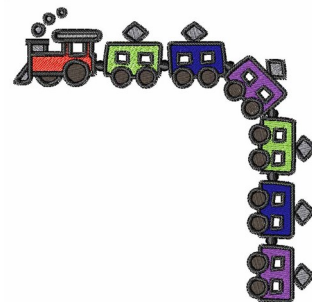

Name: Train Edge

SKU: WD02-JLA001181A

Brand: Windmill Designs

Unique Colors: 13 (7 color Stops)

Unique Colors

	Color Name (Color Code)	Manufacturer - Type
	Super White (1001) [No Color Selected]	madeira - rayon
	Dusty Lilac (1263) [No Color Selected]	madeira - rayon
	Crocus (286)	Exquisite - Polyester 1000m

Complete Color Sequence

#		Color Name (Color Code)	Manufacturer - Type
1		Super White (1001) [No Color Selected]	madeira - rayon
2		Super White (1001) [No Color Selected]	madeira - rayon
3		Crocus (286)	Exquisite - Polyester 1000m