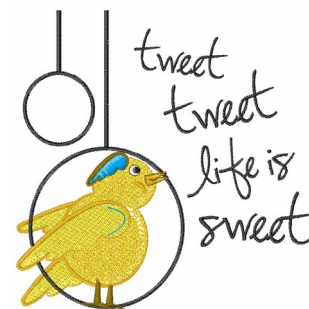

**Name:** Life is Sweet Machine Embroidery Design

**SKU:** WD02-JLA001178D

**Brand:** Windmill Designs

**Unique Colors:** 13 (9 color Stops)