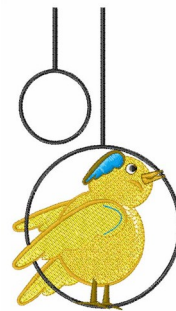

**Name:** Canary Bird Machine Embroidery Design

**SKU:** WD02-JLA001178A

**Brand:** Windmill Designs

**Unique Colors:** 13 (8 color Stops)