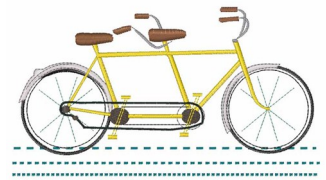

**Name:** Bike for Two Machine Embroidery Design

**SKU:** WD02-JLA001173B

**Brand:** Windmill Designs

**Unique Colors:** 13 (11 color Stops)

JUST THE TWO OF US