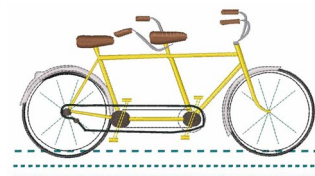

**Name:** Tandem Bicycle Machine Embroidery Design

**SKU:** WD02-JLA001173A

**Brand:** Windmill Designs

**Unique Colors:** 13 (10 color Stops)