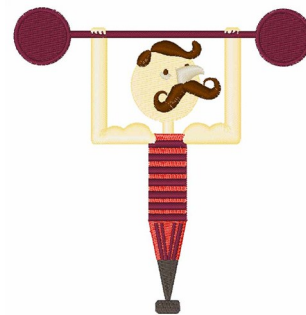

Name: Circus Man Machine Embroidery Design

SKU: WD02-JLA001166B

Brand: Windmill Designs

Unique Colors: 13 (7 color Stops)

Unique Colors

	Color Name (Color Code)	Manufacturer - Type
	Super White (1001) [No Color Selected]	madeira - rayon
	Dusty Lilac (1263) [No Color Selected]	madeira - rayon
	Crocus (286)	Exquisite - Polyester 1000m

Complete Color Sequence

#		Color Name (Color Code)	Manufacturer - Type
1		Super White (1001) [No Color Selected]	madeira - rayon
2		Super White (1001) [No Color Selected]	madeira - rayon
3		Crocus (286)	Exquisite - Polyester 1000m