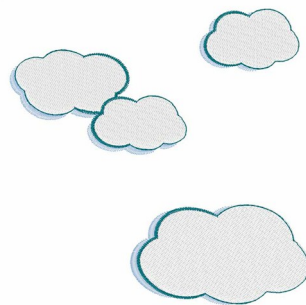

**Name:** Cloudy Sky

**SKU:** WD02-JLA001158A

**Brand:** Windmill Designs

**Unique Colors:** 13 (3 color Stops)

## Unique Colors

	Color Name (Color Code)	Manufacturer - Type
	Super White (1001) [No Color Selected]	madeira - rayon
	Dusty Lilac (1263) [No Color Selected]	madeira - rayon
	Crocus (286)	Exquisite - Polyester 1000m

# Complete Color Sequence

#		Color Name (Color Code)	Manufacturer - Type
1		Super White (1001) [No Color Selected]	madeira - rayon
2		Super White (1001) [No Color Selected]	madeira - rayon
3		Crocus (286)	Exquisite - Polyester 1000m