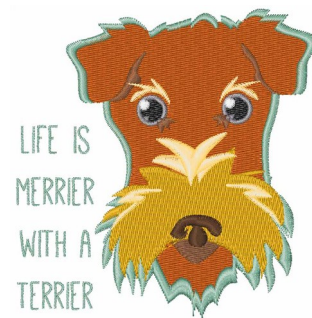

Name: Merrier Terrier Machine Embroidery Design

SKU: WD02-JLA001155D

Brand: Windmill Designs

Unique Colors: 13 (10 color Stops)

Unique Colors

	Color Name (Color Code)	Manufacturer - Type
	Super White (1001) [No Color Selected]	madeira - rayon
	Dusty Lilac (1263) [No Color Selected]	madeira - rayon
	Crocus (286)	Exquisite - Polyester 1000m