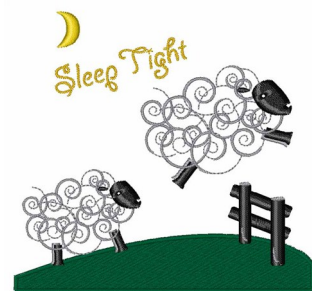

**Name:** Sleep Tight Machine Embroidery Design

**SKU:** WD02-JLA001152D

**Brand:** Windmill Designs

**Unique Colors:** 13 (8 color Stops)