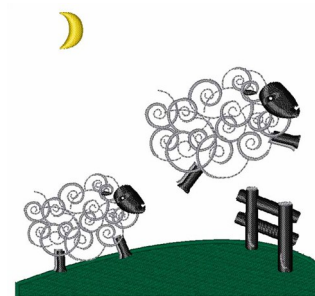

Name: Jumping Sheep

SKU: WD02-JLA001152B

Brand: Windmill Designs

Unique Colors: 13 (7 color Stops)

Unique Colors

	Color Name (Color Code)	Manufacturer - Type
	Super White (1001) [No Color Selected]	madeira - rayon
	Dusty Lilac (1263) [No Color Selected]	madeira - rayon
	Crocus (286)	Exquisite - Polyester 1000m