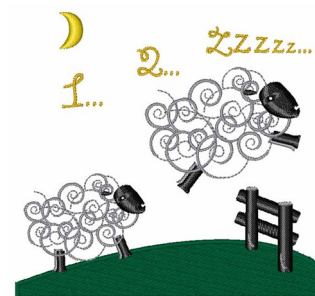

Name: Counting Sheep

SKU: WD02-JLA001152A

Brand: Windmill Designs

Unique Colors: 13 (8 color Stops)

Unique Colors

	Color Name (Color Code)	Manufacturer - Type
	Super White (1001) [No Color Selected]	madeira - rayon
	Dusty Lilac (1263) [No Color Selected]	madeira - rayon
	Crocus (286)	Exquisite - Polyester 1000m

Complete Color Sequence

#		Color Name (Color Code)	Manufacturer - Type
1		Super White (1001) [No Color Selected]	madeira - rayon
2		Super White (1001) [No Color Selected]	madeira - rayon
3		Crocus (286)	Exquisite - Polyester 1000m