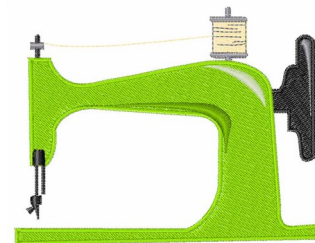

Name: Sewing Machine

SKU: WD02-JLA001149B

Brand: Windmill Designs

Unique Colors: 13 (7 color Stops)

Unique Colors

	Color Name (Color Code)	Manufacturer - Type
	Super White (1001) [No Color Selected]	madeira - rayon
	Dusty Lilac (1263) [No Color Selected]	madeira - rayon
	Crocus (286)	Exquisite - Polyester 1000m

Complete Color Sequence

#		Color Name (Color Code)	Manufacturer - Type
1		Super White (1001) [No Color Selected]	madeira - rayon
2		Super White (1001) [No Color Selected]	madeira - rayon
3		Crocus (286)	Exquisite - Polyester 1000m