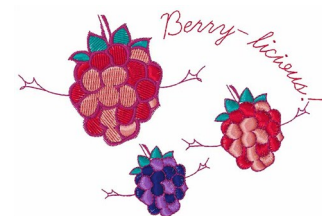

Name: Berry-licious! Machine Embroidery Design

SKU: WD02-JLA001144C

Brand: Windmill Designs

Unique Colors: 13 (13 color Stops)

Unique Colors

	Color Name (Color Code)	Manufacturer - Type
	Super White (1001) [No Color Selected]	madeira - rayon
	Dusty Lilac (1263) [No Color Selected]	madeira - rayon
	Crocus (286)	Exquisite - Polyester 1000m