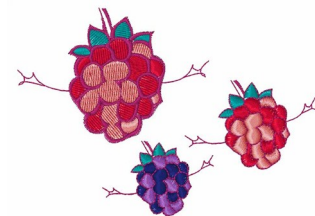

Name: Raspberry Fruit Machine Embroidery Design

SKU: WD02-JLA001144A

Brand: Windmill Designs

Unique Colors: 13 (12 color Stops)

Unique Colors

	Color Name (Color Code)	Manufacturer - Type
	Super White (1001) [No Color Selected]	madeira - rayon
	Dusty Lilac (1263) [No Color Selected]	madeira - rayon
	Crocus (286)	Exquisite - Polyester 1000m

Complete Color Sequence

#		Color Name (Color Code)	Manufacturer - Type
1		Super White (1001) [No Color Selected]	madeira - rayon
2		Super White (1001) [No Color Selected]	madeira - rayon
3		Crocus (286)	Exquisite - Polyester 1000m