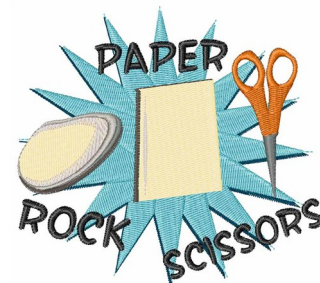

Name: Rock Paper Scissors Machine
Embroidery Design

SKU: WD02-JLA001138B

Brand: Windmill Designs

Unique Colors: 13 (13 color Stops)

Unique Colors

	Color Name (Color Code)	Manufacturer - Type
	Super White (1001) [No Color Selected]	madeira - rayon
	Dusty Lilac (1263) [No Color Selected]	madeira - rayon
	Crocus (286)	Exquisite - Polyester 1000m