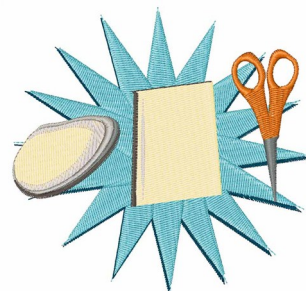

Name: Rock Paper Scissors Machine
Embroidery Design

SKU: WD02-JLA001138A

Brand: Windmill Designs

Unique Colors: 13 (12 color Stops)

Unique Colors

	Color Name (Color Code)	Manufacturer - Type
	Super White (1001) [No Color Selected]	madeira - rayon
	Dusty Lilac (1263) [No Color Selected]	madeira - rayon
	Crocus (286)	Exquisite - Polyester 1000m

Complete Color Sequence

#		Color Name (Color Code)	Manufacturer - Type
1		Super White (1001) [No Color Selected]	madeira - rayon
2		Super White (1001) [No Color Selected]	madeira - rayon
3		Crocus (286)	Exquisite - Polyester 1000m