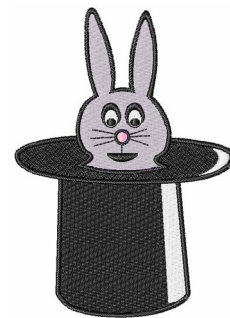

Name: Rabbit Trick Machine Embroidery Design

SKU: WD02-JLA001127A

Brand: Windmill Designs

Unique Colors: 13 (5 color Stops)

Unique Colors

	Color Name (Color Code)	Manufacturer - Type
	Super White (1001) [No Color Selected]	madeira - rayon
	Dusty Lilac (1263) [No Color Selected]	madeira - rayon
	Crocus (286)	Exquisite - Polyester 1000m