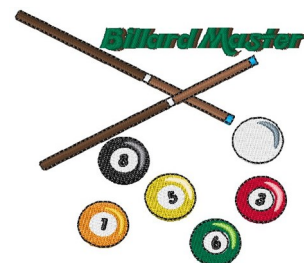

Name: Billiard Master Machine Embroidery Design

SKU: WD02-JLA001117C

Brand: Windmill Designs

Unique Colors: 13 (22 color Stops)

Unique Colors

	Color Name (Color Code)	Manufacturer - Type
	Super White (1001) [No Color Selected]	madeira - rayon
	Dusty Lilac (1263) [No Color Selected]	madeira - rayon
	Crocus (286)	Exquisite - Polyester 1000m

Complete Color Sequence

#		Color Name (Color Code)	Manufacturer - Type
1		Super White (1001) [No Color Selected]	madeira - rayon
2		Super White (1001) [No Color Selected]	madeira - rayon
3		Crocus (286)	Exquisite - Polyester 1000m