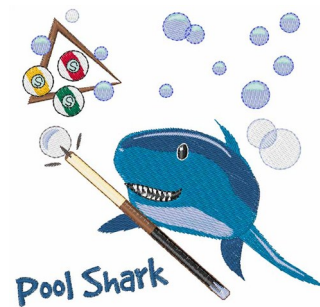

Name: Pool Shark Machine Embroidery Design

SKU: WD02-JLA001116D

Brand: Windmill Designs

Unique Colors: 13 (23 color Stops)

Unique Colors

	Color Name (Color Code)	Manufacturer - Type
	Super White (1001) [No Color Selected]	madeira - rayon
	Dusty Lilac (1263) [No Color Selected]	madeira - rayon
	Crocus (286)	Exquisite - Polyester 1000m