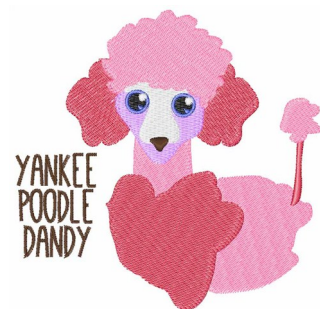

Name: Yankee Poodle Dandy Machine
Embroidery Design

SKU: WD02-JLA001115D

Brand: Windmill Designs

Unique Colors: 13 (10 color Stops)

Unique Colors

	Color Name (Color Code)	Manufacturer - Type
	Super White (1001) [No Color Selected]	madeira - rayon
	Dusty Lilac (1263) [No Color Selected]	madeira - rayon
	Crocus (286)	Exquisite - Polyester 1000m

Complete Color Sequence

#		Color Name (Color Code)	Manufacturer - Type
1		Super White (1001) [No Color Selected]	madeira - rayon
2		Super White (1001) [No Color Selected]	madeira - rayon
3		Crocus (286)	Exquisite - Polyester 1000m