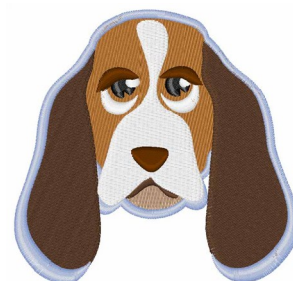

Name: Hound Dog Machine Embroidery Design

SKU: WD02-JLA001111D

Brand: Windmill Designs

Unique Colors: 13 (8 color Stops)

AIN'T NOTHIN' BUT A HOUND DOG

Unique Colors

	Color Name (Color Code)	Manufacturer - Type
	Super White (1001) [No Color Selected]	madeira - rayon
	Dusty Lilac (1263) [No Color Selected]	madeira - rayon
	Crocus (286)	Exquisite - Polyester 1000m

Complete Color Sequence

#		Color Name (Color Code)	Manufacturer - Type
1		Super White (1001) [No Color Selected]	madeira - rayon
2		Super White (1001) [No Color Selected]	madeira - rayon
3		Crocus (286)	Exquisite - Polyester 1000m