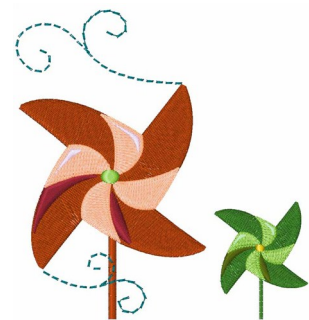

Name: Pinwheel Spinner Machine Embroidery Design

SKU: WD02-JLA001109A

Brand: Windmill Designs

Unique Colors: 13 (10 color Stops)

Unique Colors

	Color Name (Color Code)	Manufacturer - Type
	Super White (1001) [No Color Selected]	madeira - rayon
	Dusty Lilac (1263) [No Color Selected]	madeira - rayon
	Crocus (286)	Exquisite - Polyester 1000m