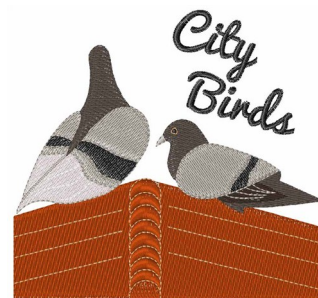

**Name:** City Birds Machine Embroidery Design

**SKU:** WD02-JLA001108B

**Brand:** Windmill Designs

**Unique Colors:** 13 (12 color Stops)