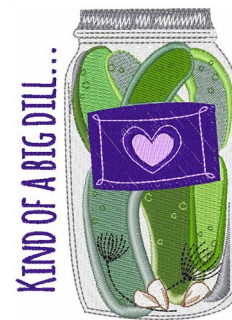

Name: Big Dill Machine Embroidery Design

SKU: WD02-JLA001106D

Brand: Windmill Designs

Unique Colors: 13 (22 color Stops)

Unique Colors

	Color Name (Color Code)	Manufacturer - Type
	Super White (1001) [No Color Selected]	madeira - rayon
	Dusty Lilac (1263) [No Color Selected]	madeira - rayon
	Crocus (286)	Exquisite - Polyester 1000m

Complete Color Sequence

#		Color Name (Color Code)	Manufacturer - Type
1		Super White (1001) [No Color Selected]	madeira - rayon
2		Super White (1001) [No Color Selected]	madeira - rayon
3		Crocus (286)	Exquisite - Polyester 1000m