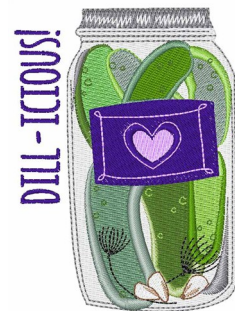

Name: Dill-icious Machine Embroidery Design

SKU: WD02-JLA001106B

Brand: Windmill Designs

Unique Colors: 13 (22 color Stops)

Unique Colors

	Color Name (Color Code)	Manufacturer - Type
	Super White (1001) [No Color Selected]	madeira - rayon
	Dusty Lilac (1263) [No Color Selected]	madeira - rayon
	Crocus (286)	Exquisite - Polyester 1000m

Complete Color Sequence

#		Color Name (Color Code)	Manufacturer - Type
1		Super White (1001) [No Color Selected]	madeira - rayon
2		Super White (1001) [No Color Selected]	madeira - rayon
3		Crocus (286)	Exquisite - Polyester 1000m