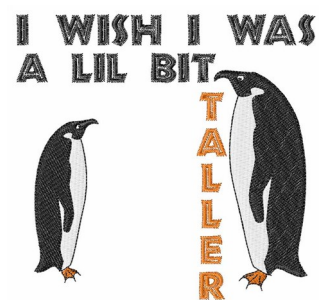

Name: Taller Penguin Machine Embroidery Design

SKU: WD02-JLA001103C

Brand: Windmill Designs

Unique Colors: 13 (4 color Stops)

Unique Colors

	Color Name (Color Code)	Manufacturer - Type
	Super White (1001) [No Color Selected]	madeira - rayon
	Dusty Lilac (1263) [No Color Selected]	madeira - rayon
	Crocus (286)	Exquisite - Polyester 1000m