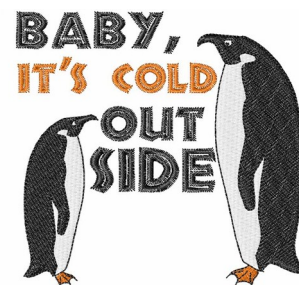

Name: Penguin Cold Machine Embroidery Design

SKU: WD02-JLA001103A

Brand: Windmill Designs

Unique Colors: 13 (4 color Stops)

Unique Colors

	Color Name (Color Code)	Manufacturer - Type
	Super White (1001) [No Color Selected]	madeira - rayon
	Dusty Lilac (1263) [No Color Selected]	madeira - rayon
	Crocus (286)	Exquisite - Polyester 1000m