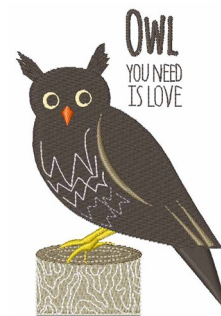

Name: Owl Love Machine Embroidery Design

SKU: WD02-JLA001094D

Brand: Windmill Designs

Unique Colors: 13 (12 color Stops)

Unique Colors

	Color Name (Color Code)	Manufacturer - Type
	Super White (1001) [No Color Selected]	madeira - rayon
	Dusty Lilac (1263) [No Color Selected]	madeira - rayon
	Crocus (286)	Exquisite - Polyester 1000m