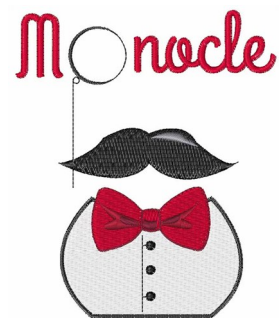

Name: Monocle Clothing

SKU: WD02-JLA001087D

Brand: Windmill Designs

Unique Colors: 13 (7 color Stops)

Unique Colors

	Color Name (Color Code)	Manufacturer - Type
	Super White (1001) [No Color Selected]	madeira - rayon
	Dusty Lilac (1263) [No Color Selected]	madeira - rayon
	Crocus (286)	Exquisite - Polyester 1000m